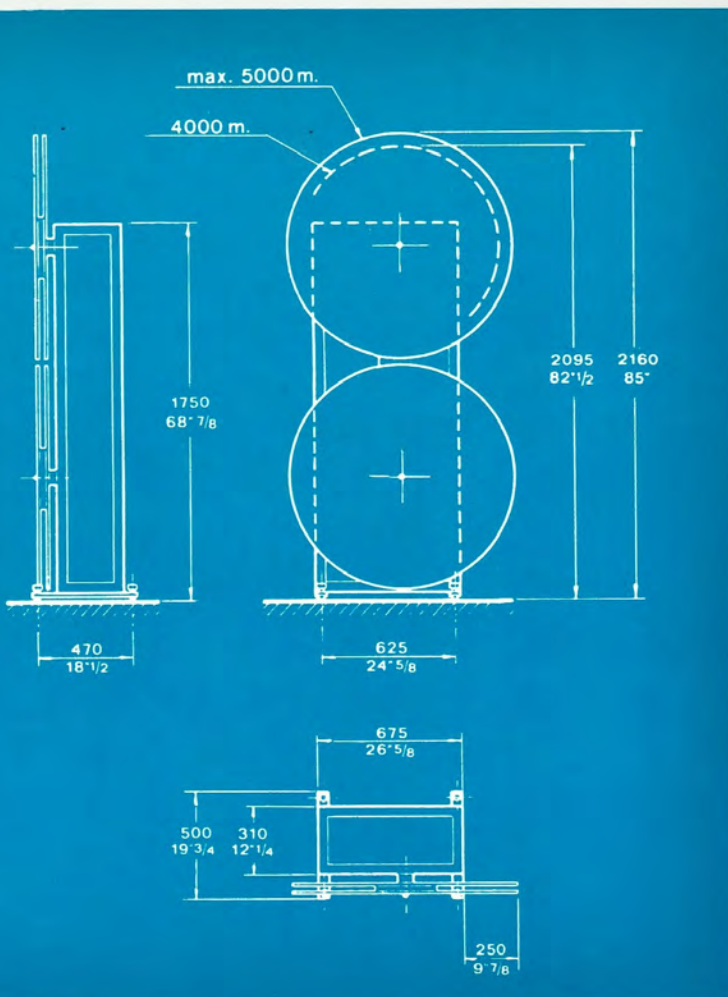

CINEMECCANICA

- capacità massima 5000m. (3 ore);
- motore in c.c. per riavvolgimento a velocità variabile;
- frizioni a pressione per mantenere costante la tensione del film.

A richiesta possono essere forniti:

- serie di pezzi per installazione laterale;
- arresto automatico riavvolgimento;
- dispositivo montaggio e smontaggio film;
- alberi lunghi per film 70/35mm.

Può montare bobine da metri 3000 (1h50)
metri 4000 (2h15)
metri 5000 (3h)

- 5000m (10,000') max spool capacity (3h)
- d.c. variable speed rewind motor;
- take up assembly with weight compensated clutch to keep the film tension constant.

Available options:

- kit for side installation;
- automatic rewind shut off;
- film make up/break down device;
- long spindles for 35/70mm films.

Following spools can be used:

- 3000m (10,000') - 1h50
- 4000m (13,000') - 2h15
- 5000m (17,000') - 3h.

- capacité max. 5000 mètres (3 heures);
- moteur en c.c. avec vitesse continuellement variable pour réenroulement;
- frictions à pression pour maintenir la tension du film constante.

Sur demande on peut fournir:

- série de pièces pour installation latérale au projecteur;
- dispositif arrêt automatique du réenroulement;
- dispositif montage et démontage film;
- axes longs pour films 70/35 mm.

On peut monter les bobines suivantes:

- 3000 m. (1h50)
- 4000 m. (2h15)
- 5000 m. (3h)

Misure d'ingombro
Mesures d'encombrement
Overall dimensions

COD. 5090030 - 500 - 5/91 - B.S.P.

DISTRIBUTED BY: