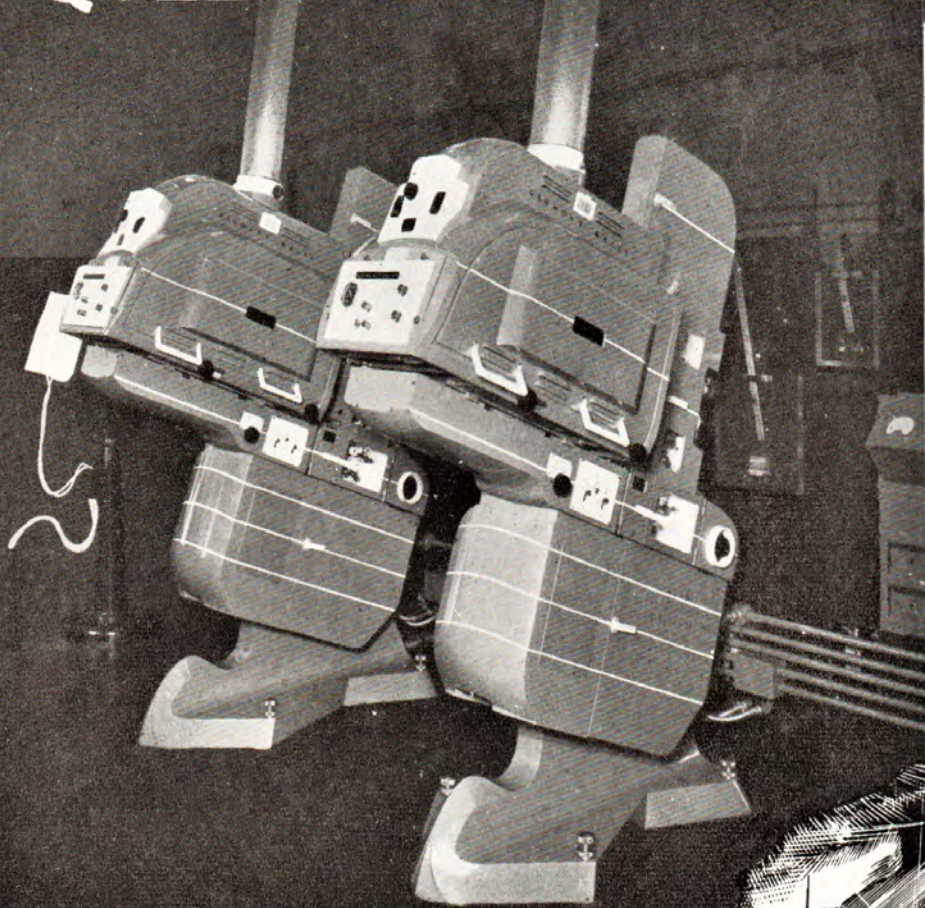

The "QUEEN MARY" selects the latest

Published by courtesy of
CUNARD WHITE STAR, LTD.

THE GAUMONT-KALEE "21"

The Cunard White Star has constructed a new Cinema in the "Queen Mary" which is acknowledged to be the most replete and magnificent afloat. It seemed natural, therefore, that the equipment selected was the new Gaumont-Kalee "21," and we are proud of this additional honour. Now all four theatres on board have been equipped by G.B.-Kalee.