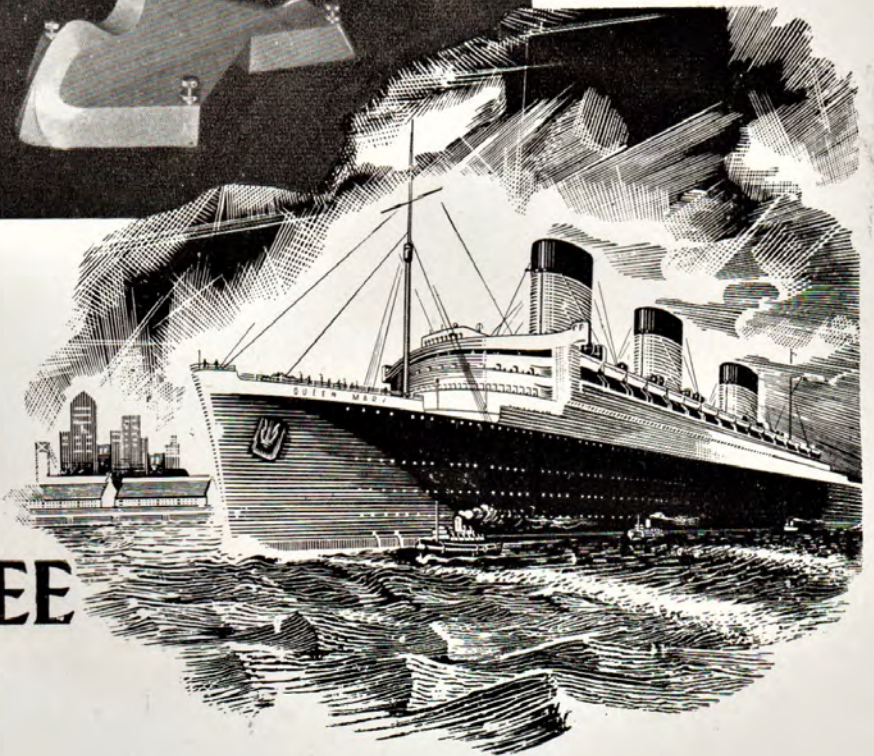

The "QUEEN MARY" selects the latest

Published by courtesy of
CUNARD WHITE STAR, LTD.

THE GAUMONT-KALEE "21"

The Cunard White Star has constructed a new Cinema in the "Queen Mary" which is acknowledged to be the most replete and magnificent afloat. It seemed natural, therefore, that the equipment selected was the new Gaumont-Kalee "21," and we are proud of this additional honour. Now all four theatres on board have been equipped by G.B.-Kalee.