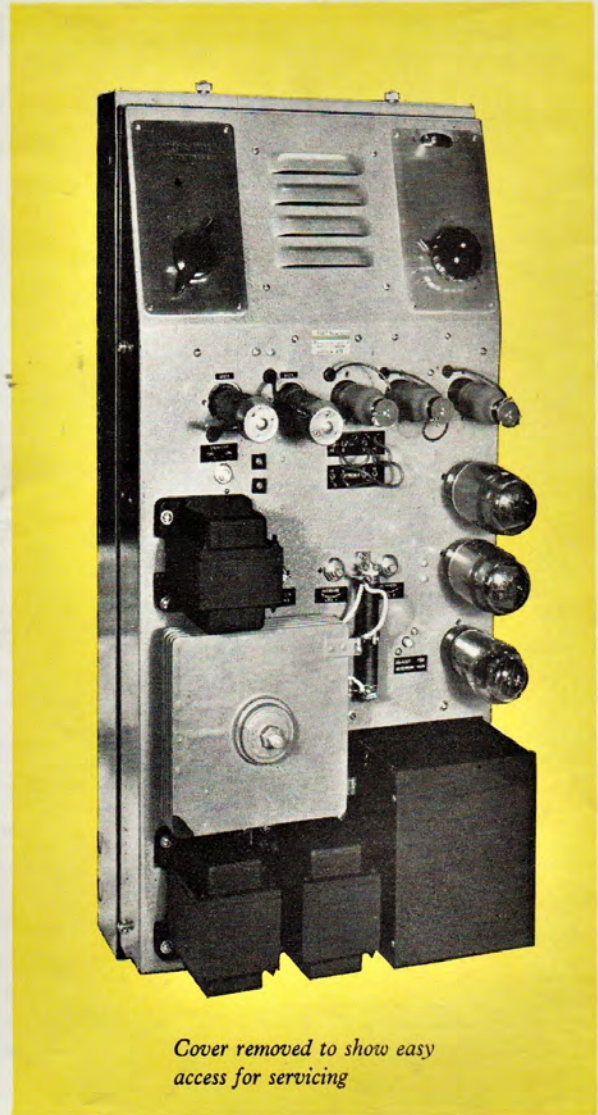

THE GAUMONT-KALEE '37' Single Channel Amplifier

18 Watt

- **18 watt Output**
- **Built-in Power Supplies for Amplifiers and Exciter Lamps**
- **Built-in Monitor Speaker**
- **Complete Amplifier Chain from Photocell Input to Stage Output**

The Gaumont-Kalee '37' amplifier has a built-in power supply with a universal mains transformer for mains of 100-125 or 210-250 volts at 40-100 cycles. It is also fitted with a Monitor Loudspeaker and Monitor Volume Control. An ON/OFF switch is provided to isolate the stage Loudspeakers, and automatically to connect a 20 ohm loading resistor across the Output, when the stage speakers are not required.

The amplifier chassis is hinged to the back tray and connected to terminal blocks in the tray by two cableforms. It can be operated whilst opened to a horizontal position for easy access to all components when servicing. The complete chassis can easily be removed for replacement or maintenance.

The chassis contains the complete amplifier equipment, from photocell input to the output to the stage loudspeakers. Exciter lamp supplies are taken from a metal rectifier bridge across a special winding on the mains transformer. Pre-set tone controls allow the frequency response to be varied where required. When the amplifiers leave the works their response is flat between 50 and 8,000 cycles. A Film/Disc/Mic. Switch is provided and sound changeover is effected by switching the exciter lamp supplies from one soundhead to the other. A small 'pre-heat' voltage is provided for the exciter lamp which is not in use.