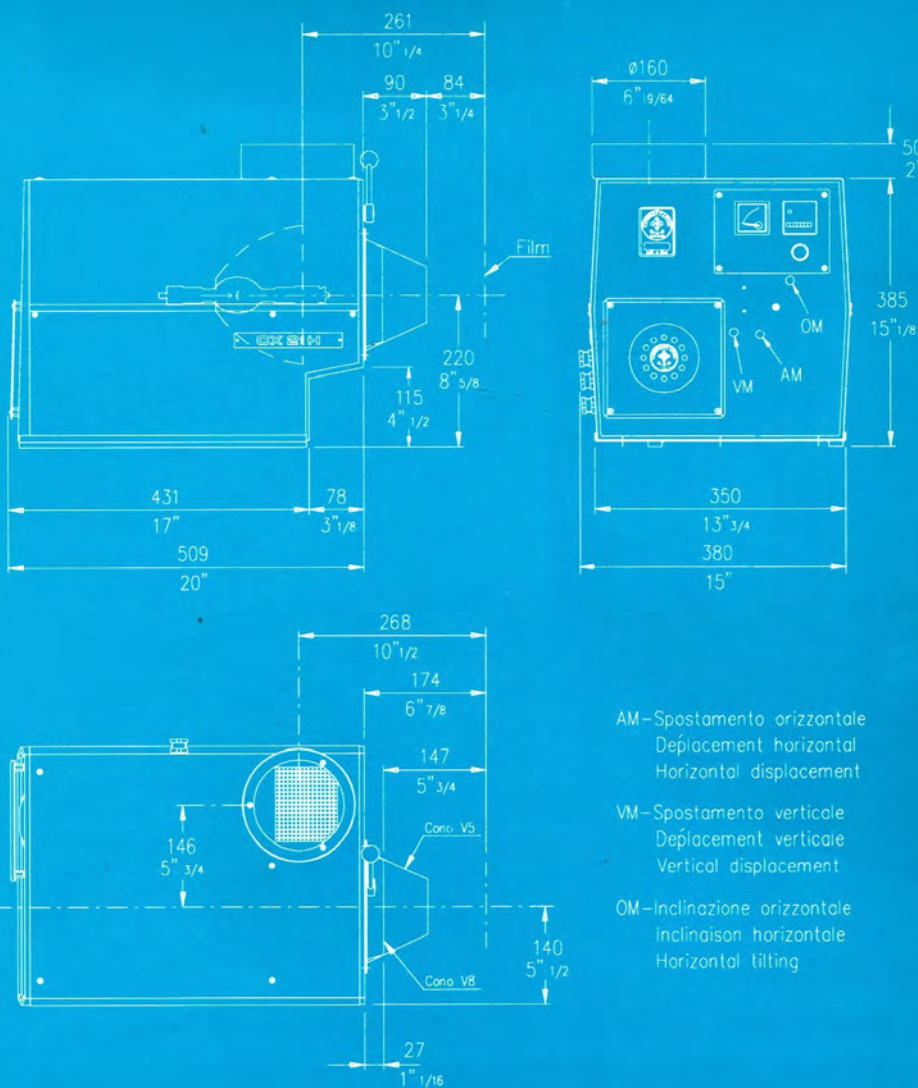

CX 21 H LAMPHOUSE

The CX 21 H lamphouse can take bulb from 500W to 2000W and can have a light output of 18,000 lumen. Small and middle size theatres can therefore use this lamphouse.

CINEMECCANICA

LANTERNE CX 21 H

Misure d'ingombro
Mesures d'encombrement
Overall dimensions
Abmessungen

DISTRIBUTED BY: