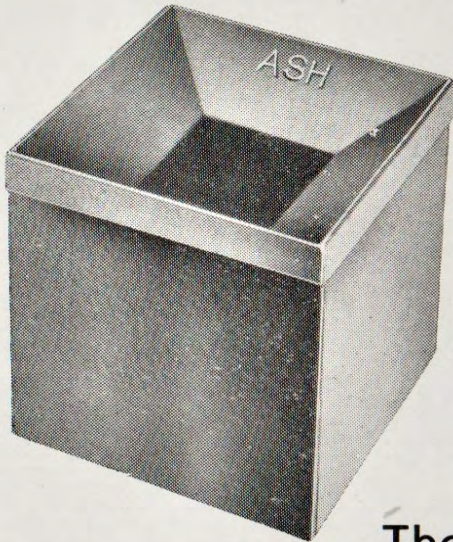

## Ash Containers

FOR USE IN CINEMAS, THEATRES,  
DANCE HALLS AND ALL PUBLIC  
BUILDINGS

THESE CONTAINERS are most suitable for placing in vestibules, corridors, halls, etc.

They are of ample capacity being 12 ins. square by 12 ins. deep.

They are strongly constructed in stout gauge double seamed steel, and the cover is easily removable for emptying purposes.

They are finished in a range of attractive colours : gilt, silver, blue, beige, green or grey.